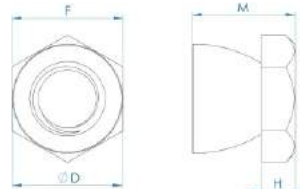

shn

B.S. SAMA LTD.