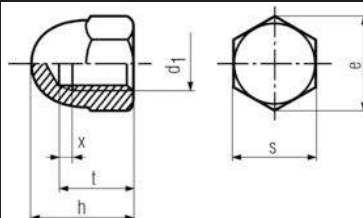

din 1587 (DN)