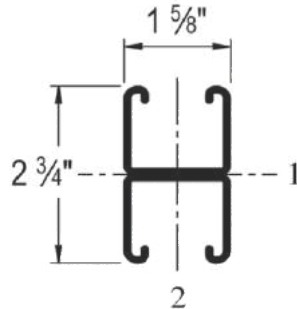

ITG-SC 4125CM2