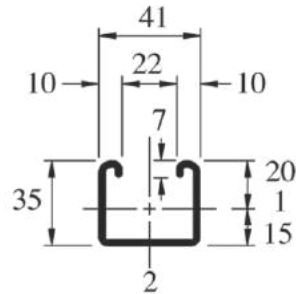

ITG-SC 4125M2