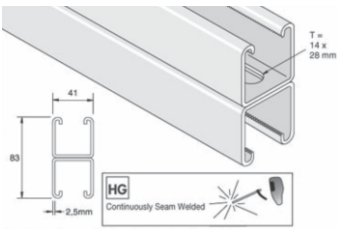

Strut Support Brackets

Supporti Canali Portacavi

Supports de Jambe de Force

Federbeinstützwinkel

Strut Channels

Canali Portacavi

Strut Canaux

Verstrebungskanäle

ITG-SBB 25

Stated loadings apply to mild steel product only.

B.S. SAMA LTD.