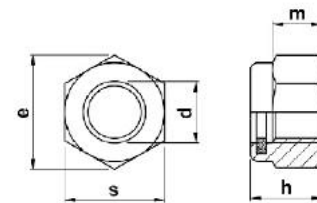

din 985 (NLN)