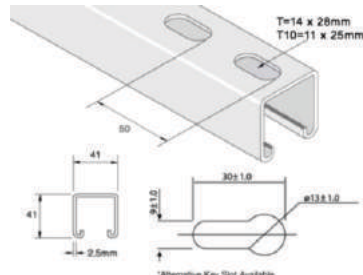

Stated loadings apply to mild steel product only.

ITG-SC 4125B