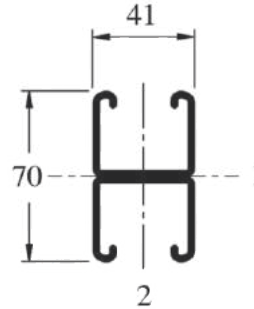

ITG-SC 4125CM2