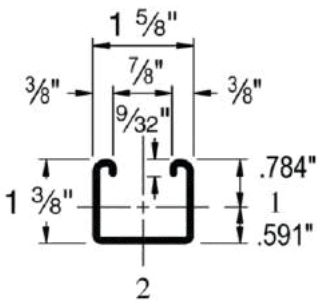

ITG-SC 4125M2